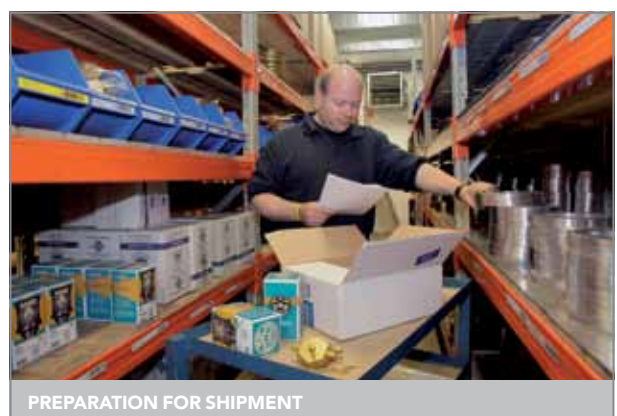

SPARE PARTS

DAMEN SERVICES

THE RIGHT SPARE PARTS ON TIME AT THE DESIRED LOCATION

Damen Services offers easy access to all required spare parts and tools for your vessel. We provide initial spare part packages and part replenishment.

DAMEN

SPARE PARTS

THE RIGHT SPARE PARTS ON TIME AT THE DESIRED LOCATION

Damen Services offers the spare parts that give maximum fleet availability at minimum costs.

For the first year(s) of operation Damen Services offers her customers initial spare parts packages based on customer requirements such as operating profile and our knowledge of normal wear and tear.

Advantages of having Damen Services as your Spare Parts provider:

- One-stop-shop for maritime spare parts
- Strong buying power and an extensive supplier network with long-term relationships
- Proven supply chain
- Extensive logistic network of preferred agents
- Registration of all components and parts

Damen Spare Parts Services offers competitive prices, efficient and cost-effective delivery of complete orders and a short response time.

PACKAGE READY TO BE SHIPPED

PACKAGE ASSEMBLING

PARTS IN STOCK

PREPARATION FOR SHIPMENT