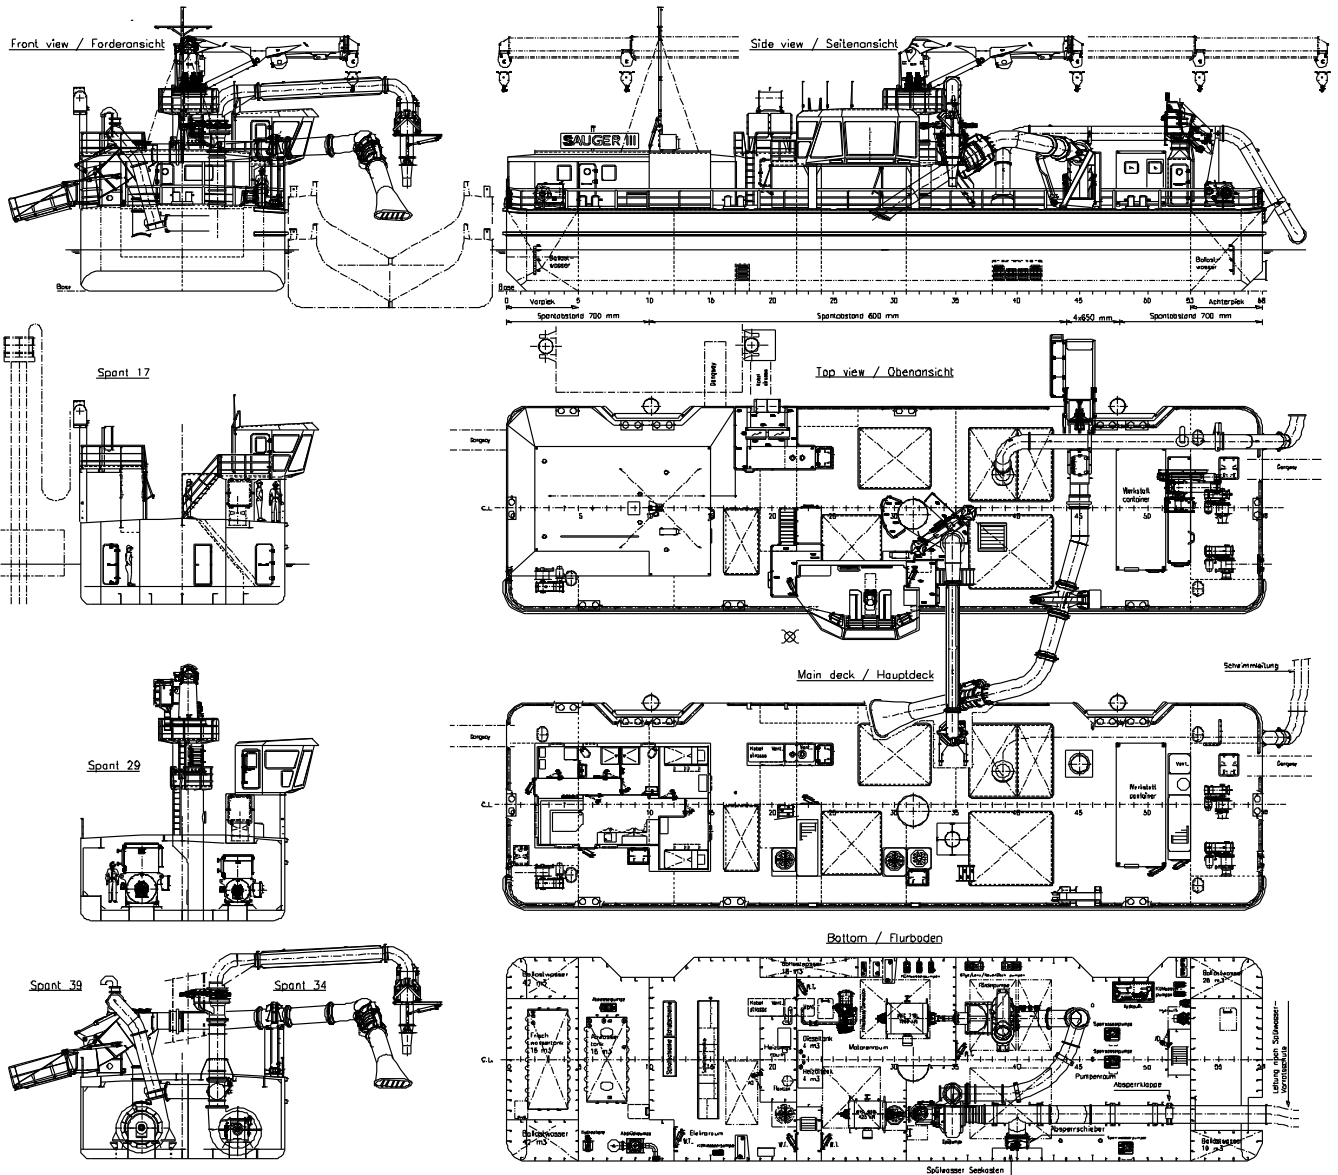

DAMEN FLOATING PUMP STATION® 3710

SAUGER III

DAMEN

DAMEN SHIPYARDS HARDINXVELD

Member of the DAMEN SHIPYARDS GROUP

Rivierdijk 544
3371 EB Hardinxveld-Giessendam

P.O. Box 60
3370 AB Hardinxveld-Giessendam
The Netherlands

phone +31 (0)184 61 30 88
fax +31 (0)184 61 77 93

info@damen-hardinxveld.com
www.damenshipyardhardinxveld.nl